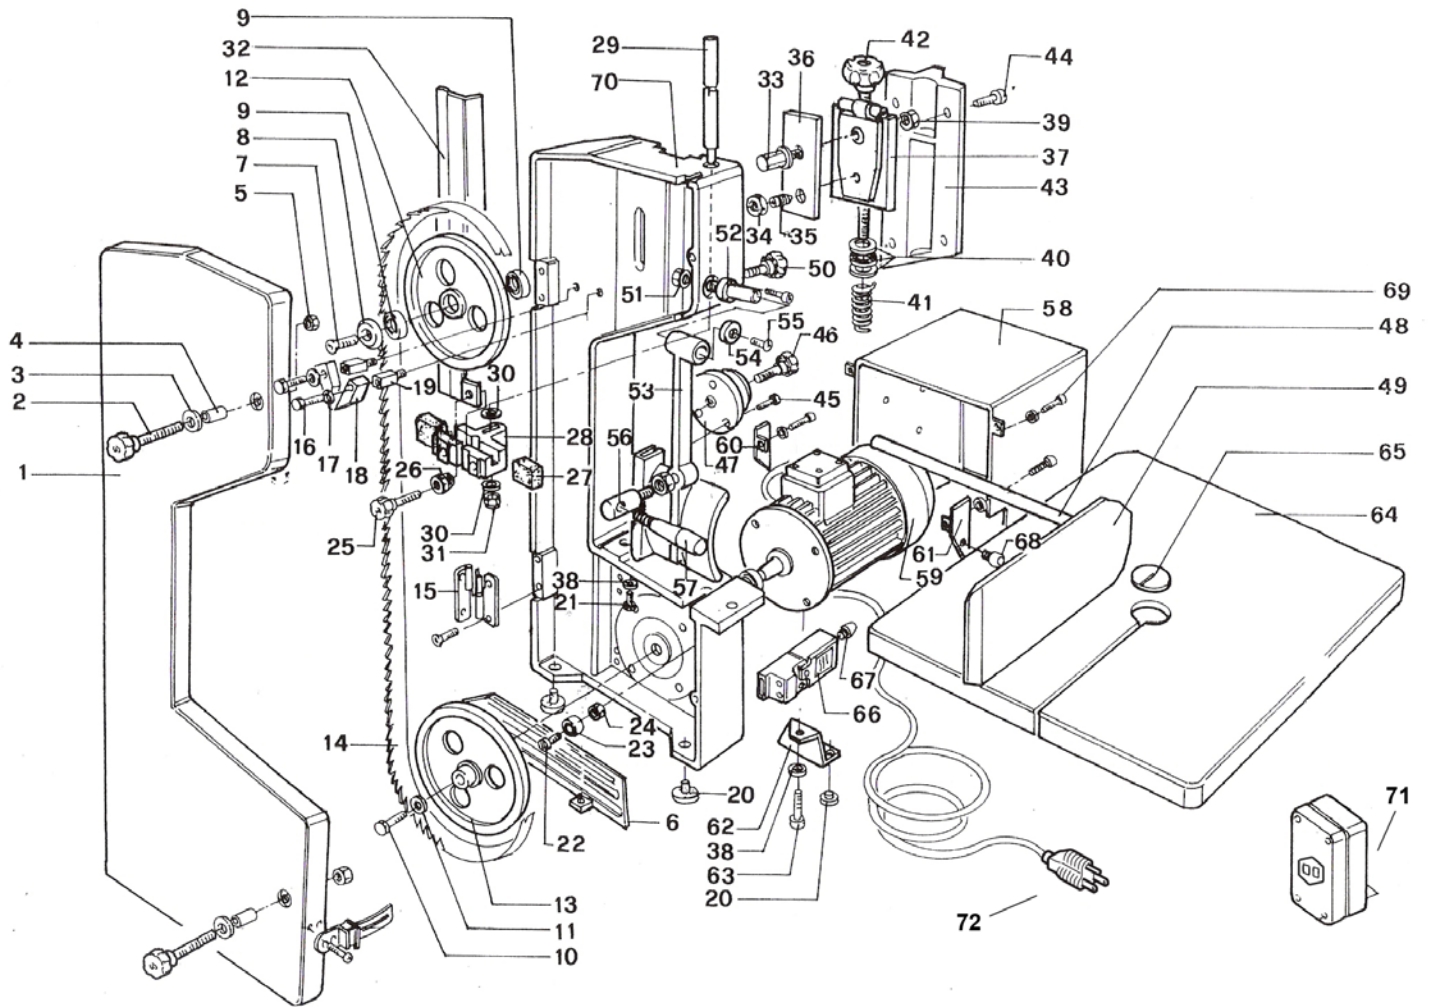

Parts Breakdown

Model BS-IT-1829-L 45507

Parts Breakdown

Model BS-IT-1829-L 45507

Item No.	Description	Position	Item No.	Description	Position	Item No.	Description	Position
34915	Door for 45507	1	34937	Knob - Blade Guide - No. 1 for 45507	25	34960	Cutting Guide (Height 105mm) for 45507	49
34916	Knob to Close the Opening for 45507	2	34938	Blade Guide Ring Nut in Aluminum - No. 1 for 45507	26	34961	Knob of the Transporter Guide Pole for 45507	50
34917	Washer for 45507	3	34939	Blade Guide Plug - No. 1 for 45507	27	34962	Nut for 45507	51
34918	Brass Closing Screw for 45507	4	34940	Blade Guide in Aluminium for 45507	28	34963	Pivot Meat Pusher for 45507	52
34919	Nut for 45507	5	34941	Blade Guide Pole for 45507	29	34964	Meat Pusher for 45507	53
34920	Lower Protection for 45507	6	34942	Washer for 45507	30	34965	Washer for 45507	54
34921	Upper Fly-Wheel Screw for 45507	7	34943	Nut for 45507	31	34966	Screw for 45507	55
34922	Screw to Protect from Dust for 45507	8	19953	Blade Protection for 45507	32	34967	Connection of Knob Meat Pusher for 45507	56
34923	Bearing 6203 2RS for 45507	9	34944	Upper Fly-Wheel Pivot for 45507	33	34968	Knob Meat Pusher for 45507	57
34924	Lower Fly-Wheel Screw for 45507	10	34945	Nut for 45507	34	34969	Motor Cover for 45507	58
34925	Screw for 45507	11	34946	Adjustment Fly-Wheel Screw for 45507	35	34970	Motor for 45507	59
19950	Upper Fly-Wheel for 45507	12	34947	Lamination for 45507	36	34971	Support to Close Cables for 45507	60
19951	Lower Fly-Wheel for 45507	13	34948	Slide for 45507	37	34972	Micro Support to Close Cables for 45507	61
10328	72 Band Saw Blade for 45507	14	34949	Washer for 45507	38	34973	Motor Support for 45507	62
34927	Hinge for 45507	15	34950	Nut for 45507	39	34974	Screw for 45507	63
34928	Screw for 45507	16	34951	Tension Grip Bearing for 45507	40	34975	Meat Table for 45507	64
34929	Washer for 45507	17	34952	Tension Grip Spring for 45507	41	17853	Bakelite Plate for 45507	65
34930	Shavehook - No. 1 for 45507	18	34953	Tension Grip Knob for 45507	42	19954	Microswitch for 45507	66
34931	Shavehook Pivot - No. 1 for 45507	19	34954	Opening for 45507	43	34976	Cable Closer PG 11 for 45507	67
34932	Rubber Foot for 45507	20	34955	Screw for 45507	44	34977	Cable Closer PG 9 for 45507	68
34933	Screw to Face the Working Surface for 45507	21	34956	Screw to Support Cutting Guide for 45507	45	34978	Screw for 45507	69
34934	Bearing Pivot for 45507	22	34957	Knob to Support Guide for 45507	46	34979	Housing for 45507	70
34935	Bearing to Control the Push for 45507	23	34958	Cutting Guide Support for 45507	47	34980	Switch On-Off + Plastic Box for 45507	71
34936	Nut for 45507	24	34959	Cutting Guide Pole for 45507	48	34981	Power Cord for 45507	72